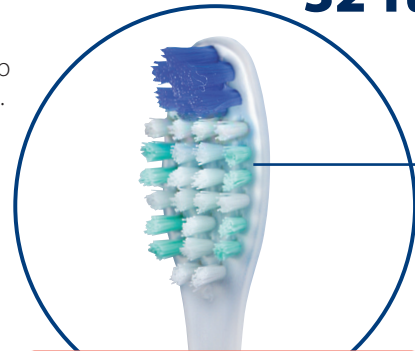

IMPRINTABLE